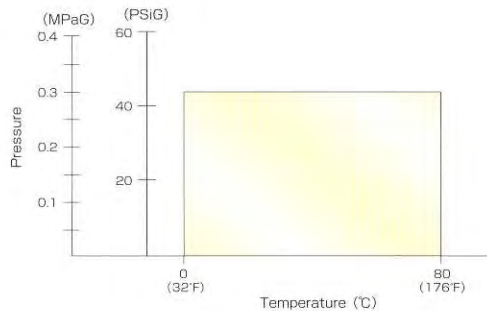

Operation pressure and Temperature range

Remarks : Trademark of E.I. duPont de Nemours and Co. (Inc.)
Super Fitting is also available.