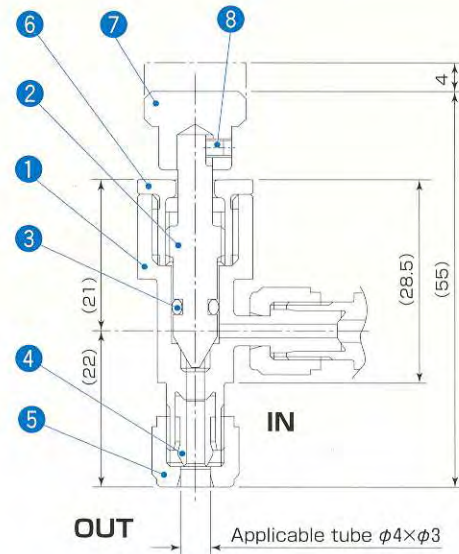

Type : PAV

Operation method : **Manual**

Connecting method : **Tube fitting (Super 300 type fitting)**

Max operation pressure : **0.3MPaG {42.66PSIG}**

Max operation temperature : **80°C {176°F}**

Ambient temperature : **60°C {140°F}**

Fluid : **Chemical & DI water liquids.**

Operation pressure and Temperature range

Remarks : Trademark of E.I. duPont de Nemours and Co. (Inc.)
Super Fitting is also available.

Main parts list

No.	Parts	Material
1	Body	PFA
2	Needle	PFA
3	O-RING	Kalrez®
4	Sleeve	PFA
5	Union nut	PFA
6	Clamp nut	P.P
7	Knob	PVdF
8	Bolt	SUS316